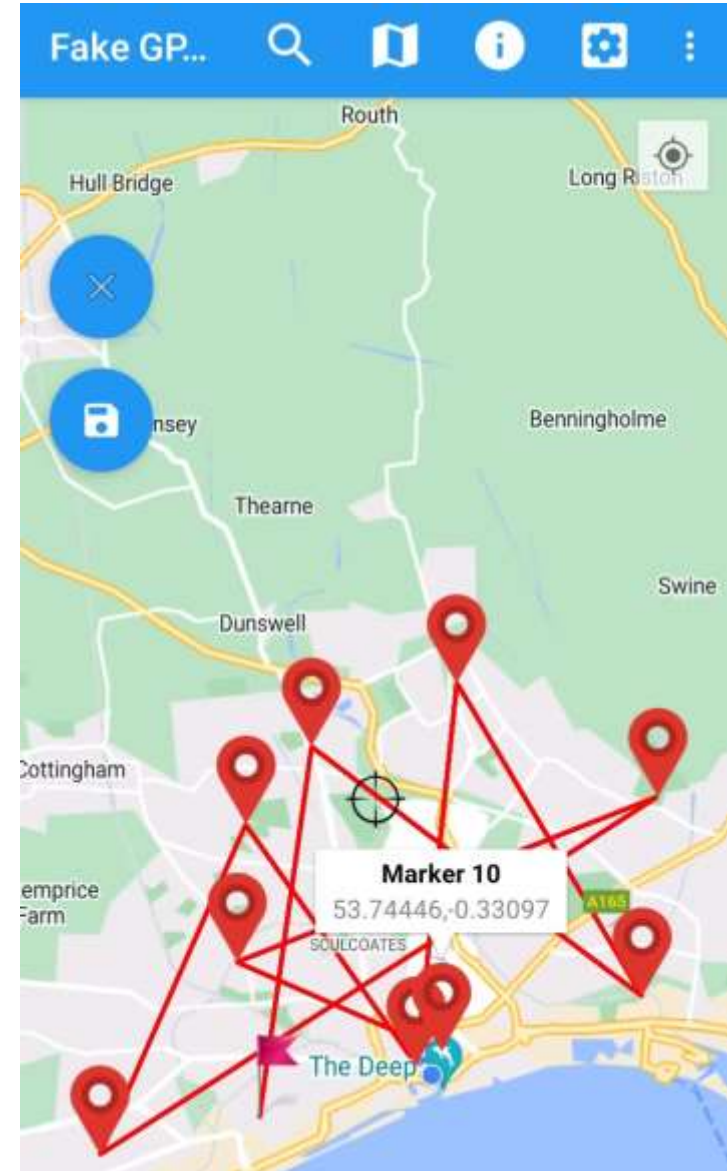

The app

Download a GPS Spoofing App:

Fake GPS Location Spoofer

IncorporateApps

Contains ads

Uninstall

Open

Enable mock location

Ensure 'Developer Options' are enabled:

Enable mock location

Click 'select mock location app'

Using the app

Open App and select route you want to 'walk'

Using the app

Extra features:

- Save route
- Select 'walking' speed
- Repeat route

- When using apps (such as Grindr), keep manually refreshing the app to 'move'

The screenshot shows the 'Routes' app interface with a blue header containing a back arrow, the title 'Routes', a folder icon, and a menu icon. Below the header are two route cards. The first card, titled 'East Riding', features a map with a red route and several red location pins. To the right of the map, the route mode is 'AIRPLANE', speed is '5.00 km/h', distance is '238.940 km', and duration is '1d, 23h, 47min, 17sec'. Below this, it says '(will repeat route)' and '12/July/2022 19:59'. The second card, titled 'Hull', features a map with a red route and red location pins. To the right, the route mode is 'AIRPLANE', speed is '5.00 km/h', distance is '103.989 km', and duration is '20h, 47min, 51sec'. Below this, it says '(stop route at the end)' and '10/May/2021 11:52'.

Route Name	Route Mode	Speed	Distance	Duration	Notes	Date/Time
East Riding	AIRPLANE	5.00 km/h	238.940 km	1d, 23h, 47min, 17sec	(will repeat route)	12/July/2022 19:59
Hull	AIRPLANE	5.00 km/h	103.989 km	20h, 47min, 51sec	(stop route at the end)	10/May/2021 11:52