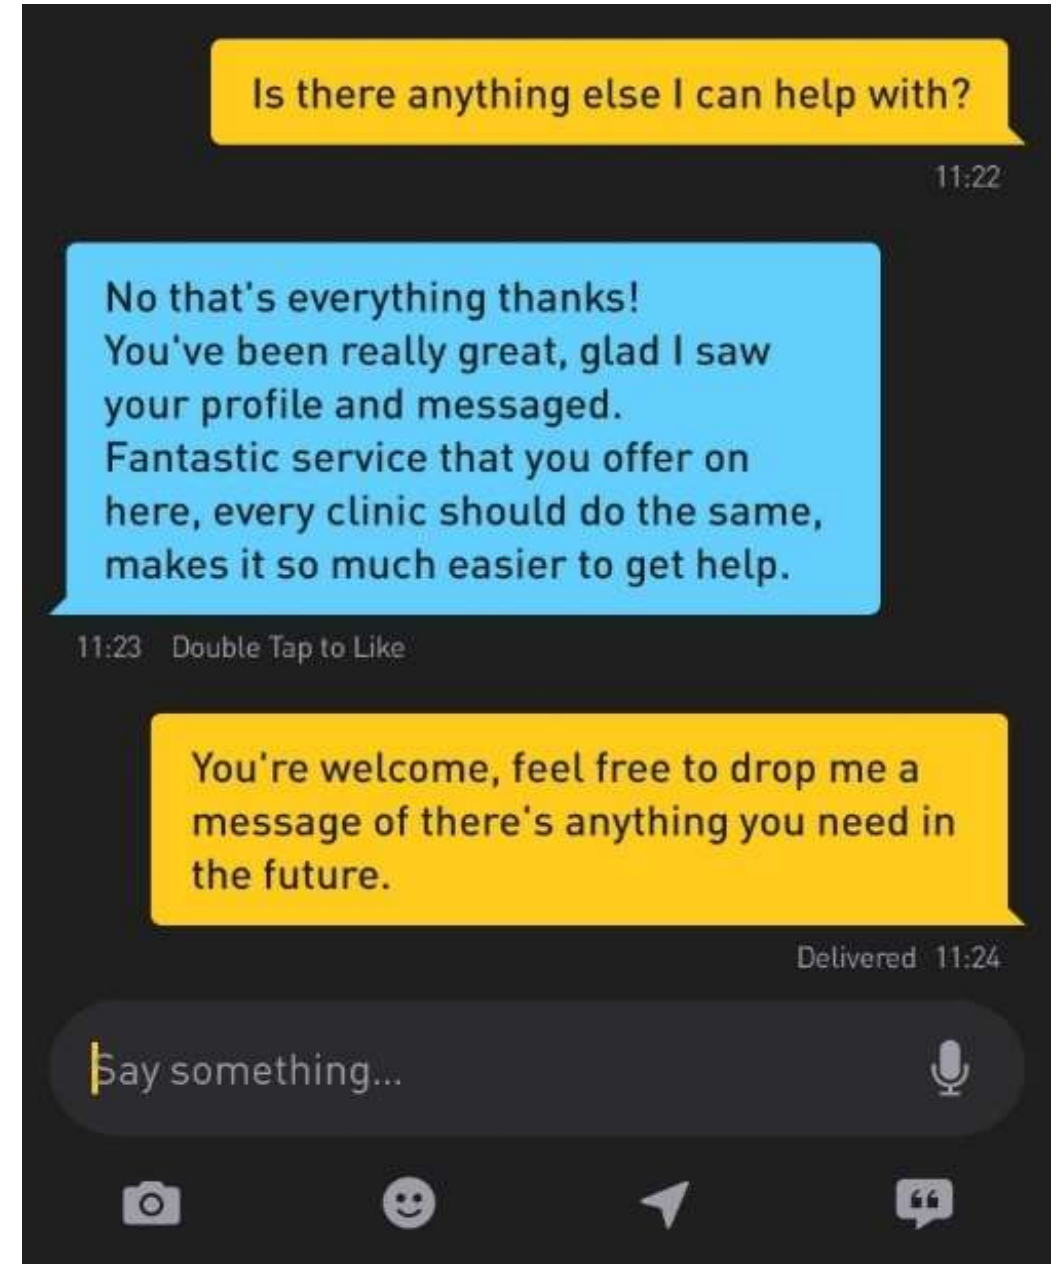

Considerations

- Generally well received
- People may message wanting hook-ups
- People may send nudes
- Have stock phrases saved

- Can't use a company logo as pic (must be of a person)
- Use a pic wearing a company T-shirt if possible/don't show face
- Messaging people/waiting for them to message