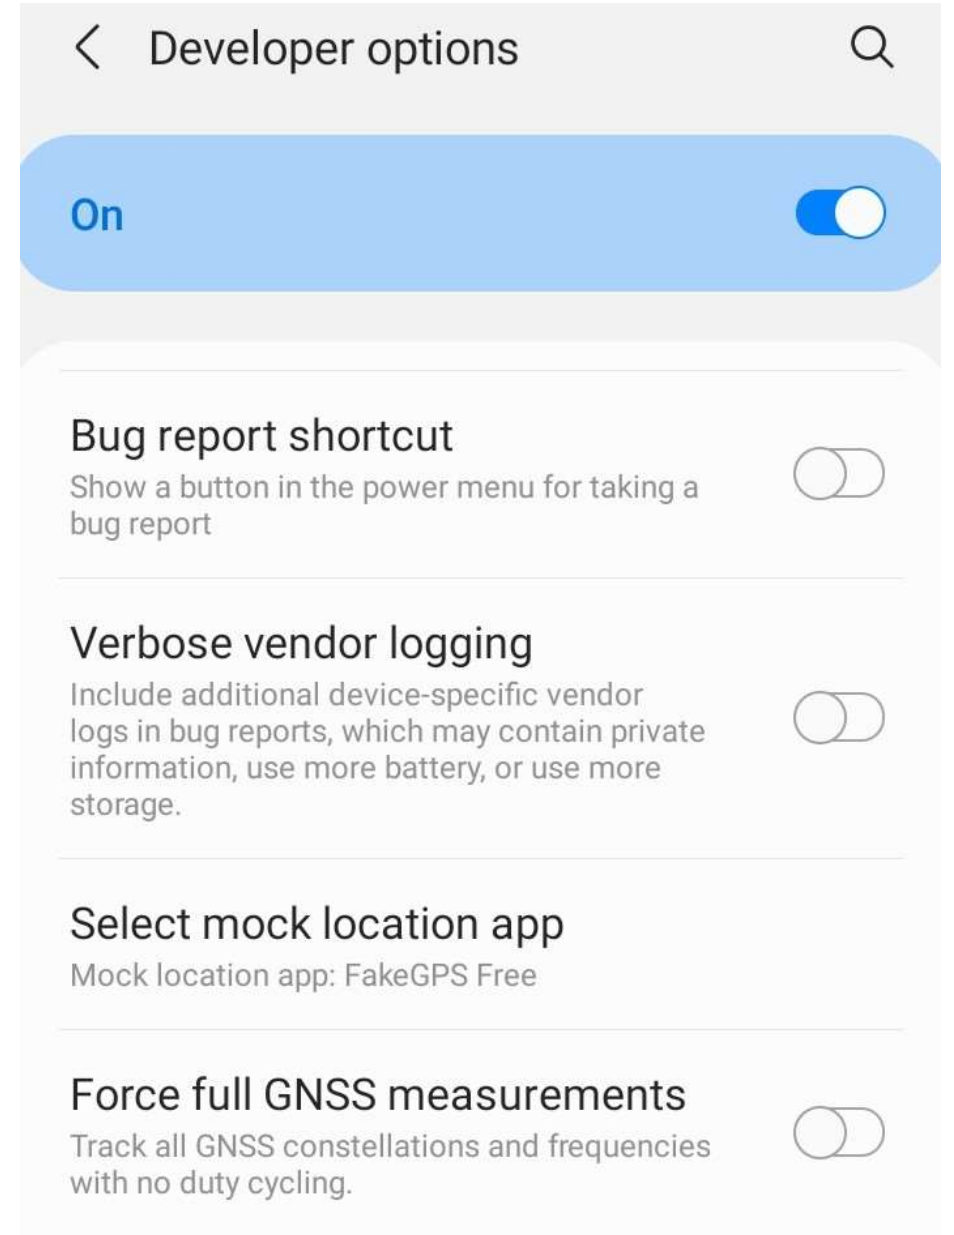

The app

Download a GPS Spoofing App:

Fake GPS Location Spoofer

IncorporateApps

Contains ads

Uninstall

Open

Enable mock location

Ensure 'Developer Options' are enabled:

Enable mock location

Click 'select mock location app'

Using the app

Open App and select route you want to 'walk'

Using the app

Extra features:

- Save route
- Select 'walking' speed
- Repeat route

- When using apps (such as Grindr), keep manually refreshing the app to 'move'

The screenshot shows the 'Routes' app interface with a blue header containing a back arrow, the title 'Routes', a folder icon, and a menu icon. Below the header are two route cards. The first card, titled 'East Riding', features a map with a red route and several red location pins. To the right of the map, the route mode is 'AIRPLANE', speed is '5.00 km/h', distance is '238.940 km', and duration is '1d, 23h, 47min, 17sec'. Below this, it says '(will repeat route)' and '12/July/2022 19:59'. The second card, titled 'Hull', features a map with a red route and red location pins. To the right, the route mode is 'AIRPLANE', speed is '5.00 km/h', distance is '103.989 km', and duration is '20h, 47min, 51sec'. Below this, it says '(stop route at the end)' and '10/May/2021 11:52'.